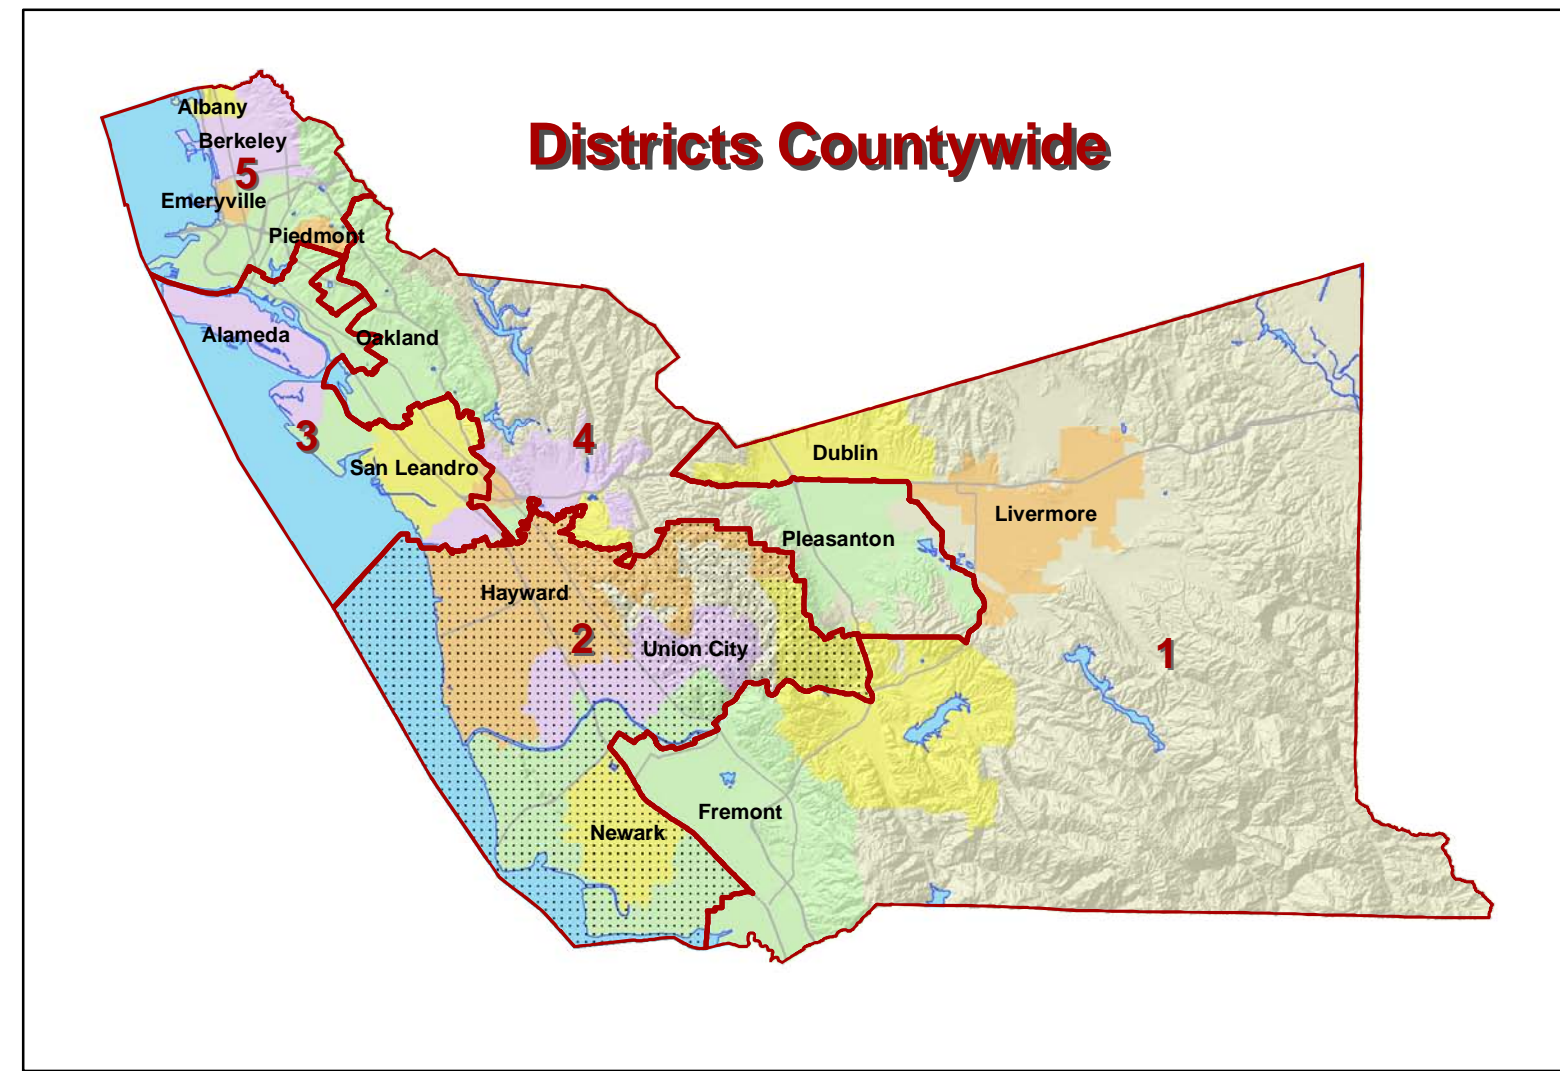

SUPERVISORIAL DISTRICTS ALAMEDA COUNTY District 2 Detail

Legend

District Boundaries Adopted August 25, 2011

- District Boundaries
- Highways
- Streets
- Water
- Unincorporated Remainder

City/Place Boundaries October 2011