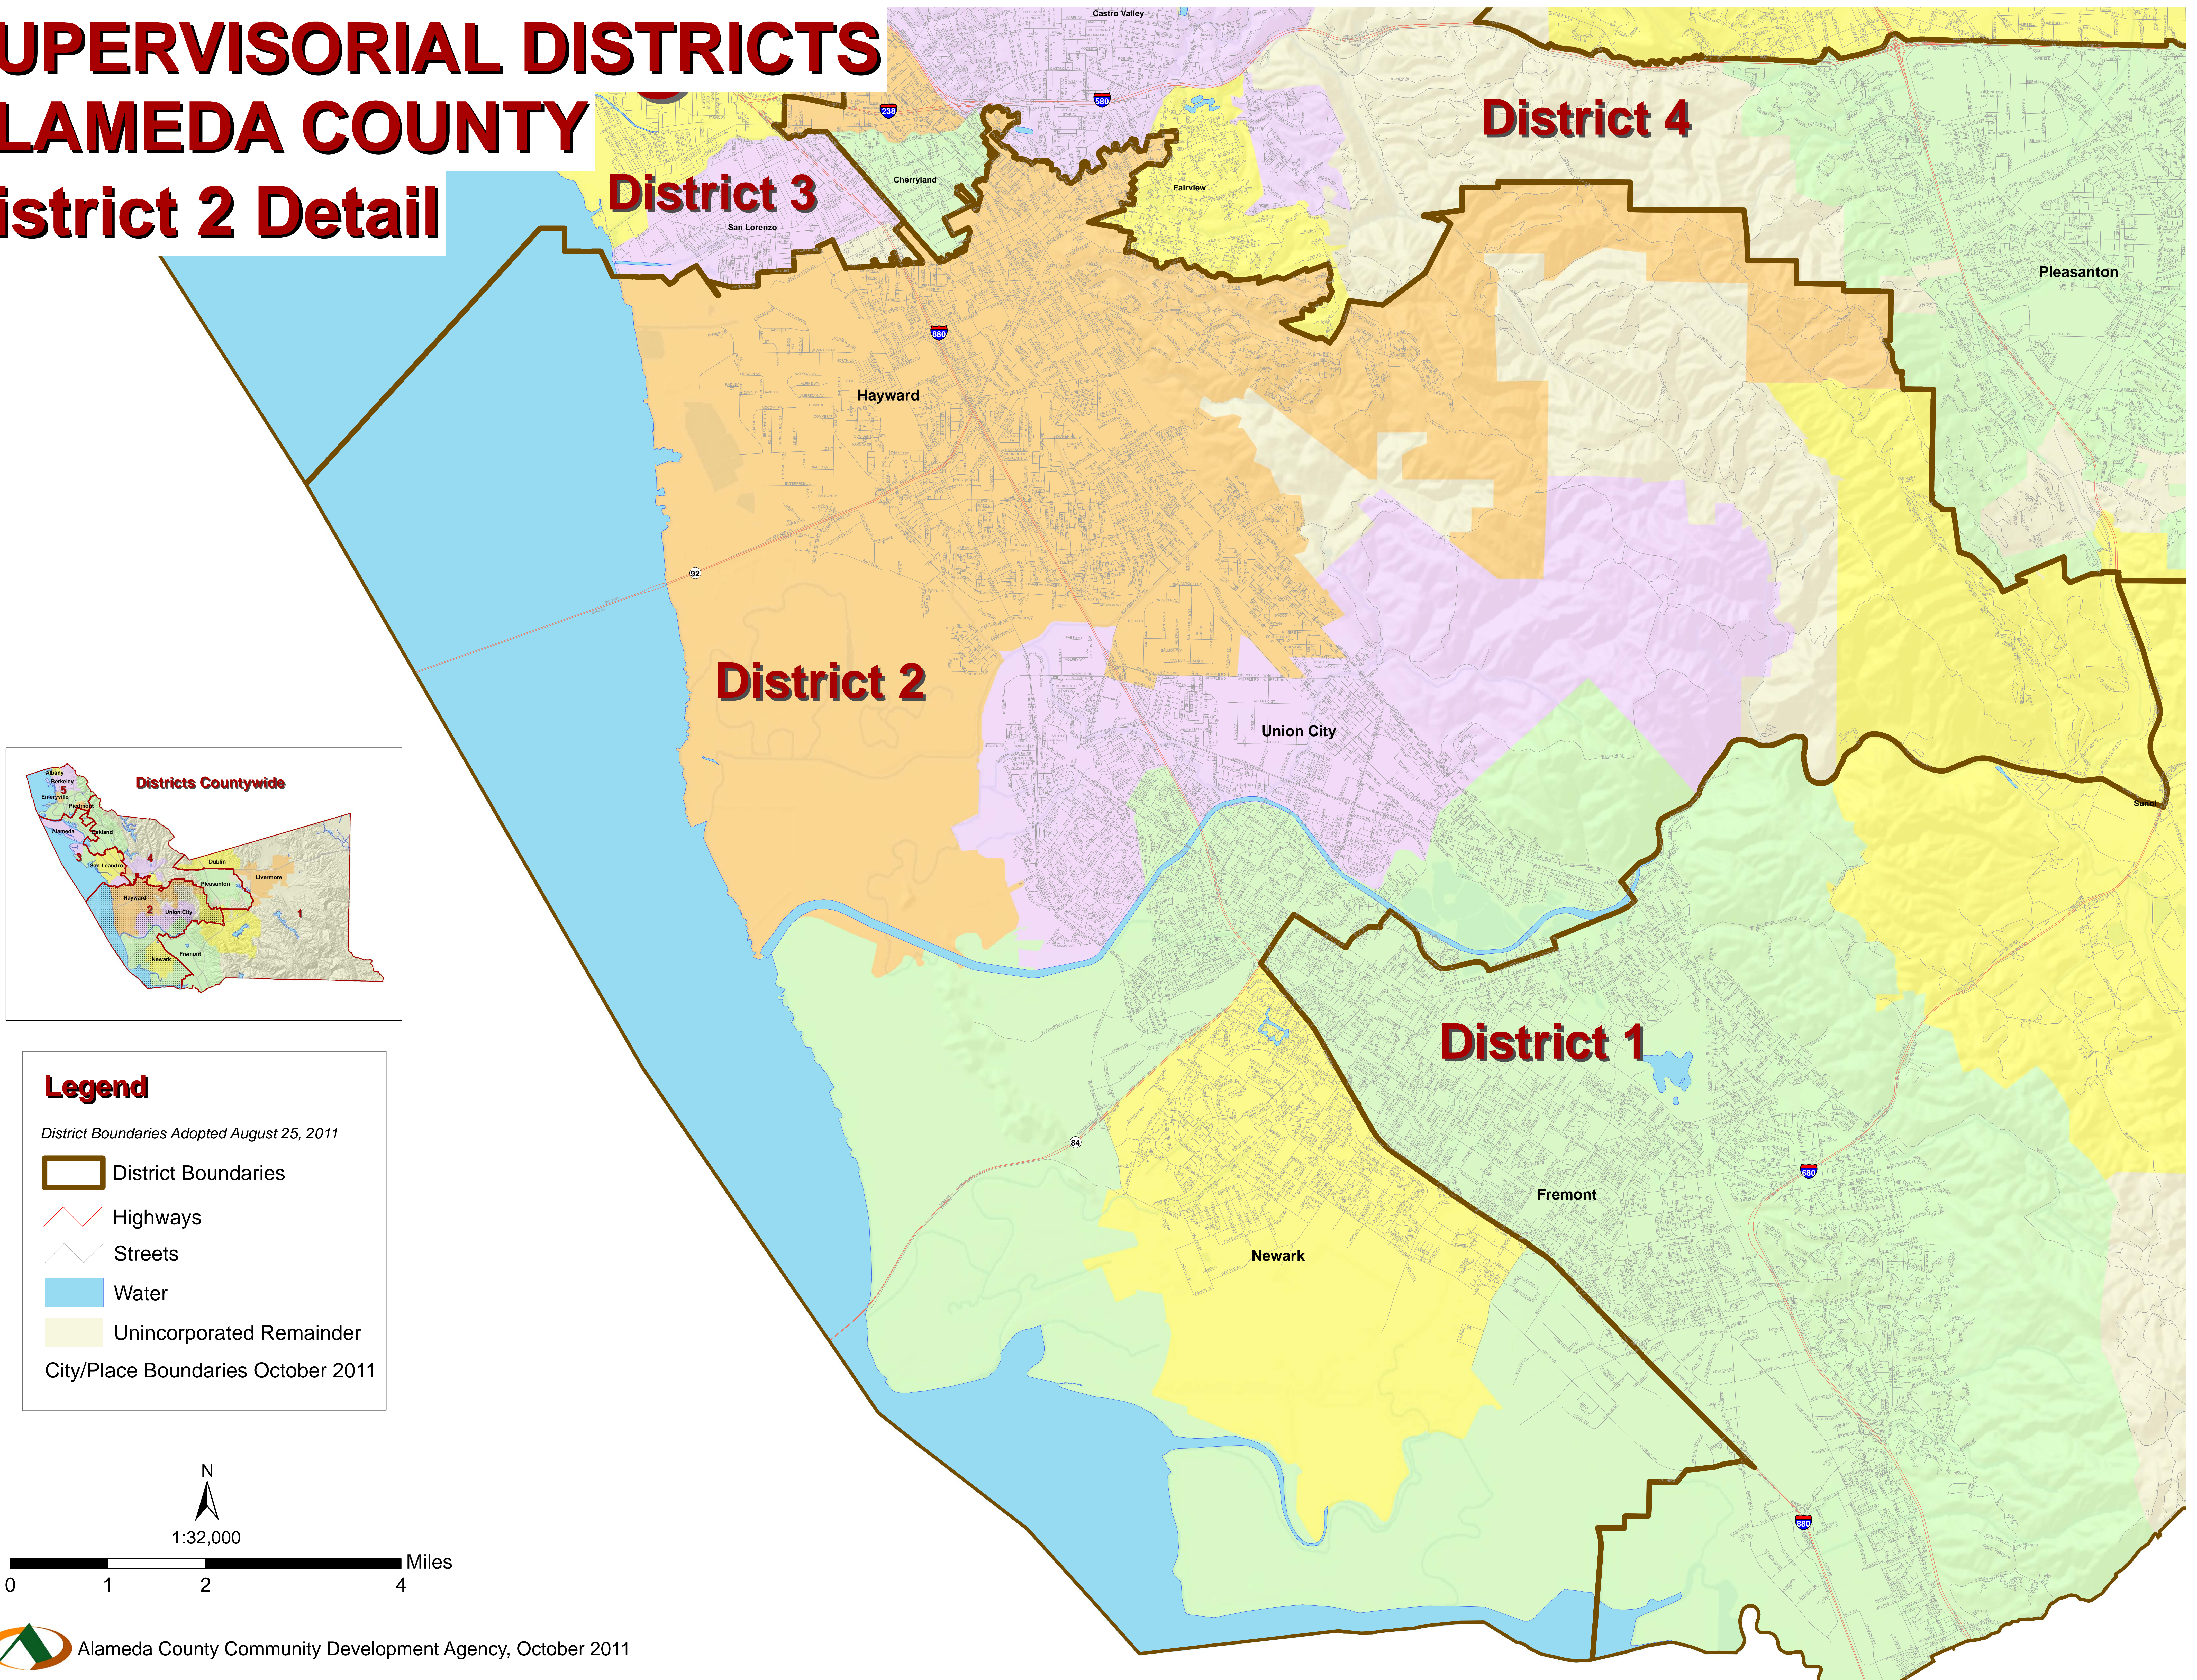

SUPERVISORIAL DISTRICTS ALAMEDA COUNTY District 2 Detail

Legend

District Boundaries Adopted August 25, 2011

- District Boundaries
- Highways
- Streets
- Water
- Unincorporated Remainder

City/Place Boundaries October 2011